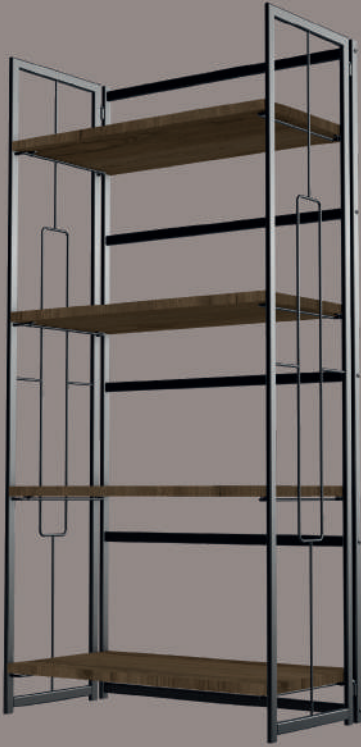

3600x3600x2500 mm Boyalı (Antrasit)/Powder Coated (Anthracite)

*Kitaplık lar*  
*Bookshelves*

**AKS-0211**

600x300x1830 mm  
Boyalı (Siyah)/  
Powder Coated (Black)

**AKS-0212**

660x350x1520 mm  
Boyalı (Siyah)/  
Powder Coated (Black)