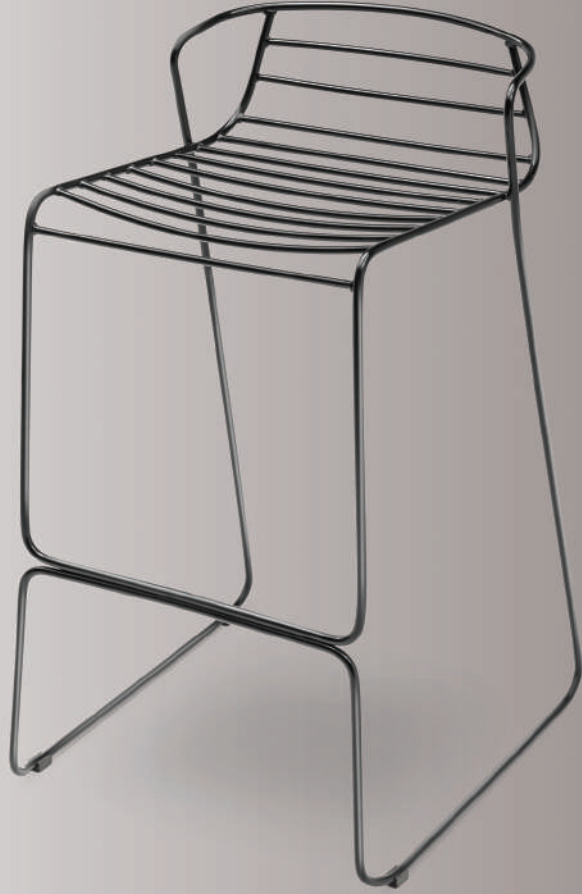

*Mobilyalar &  
Mobilya Ayakları*

*Furniture &  
Furniture Legs*

*Tel Sandalye*  
*Wire Chair*

515x500x785 mm

Boyalı (Siyah-Beyaz)/

Powder Coated (Black-White)

*Bar Taburesi*  
*Bar Stool*

450x470x970 mm  
Boyalı (Gümüş)/  
Powder Coated (Silver)

*Sandalyesi*  
*Bar Masası*  
*Chair*  
*Bar Table*

530x625x970 mm  
Boyalı (Siyah)/  
Powder Coated (Black)

660x600x1100 mm  
Boyalı (Siyah)/  
Powder Coated (Black)

*Yükseklik Ayarlı Masa*  
*Height Adjustable Table*