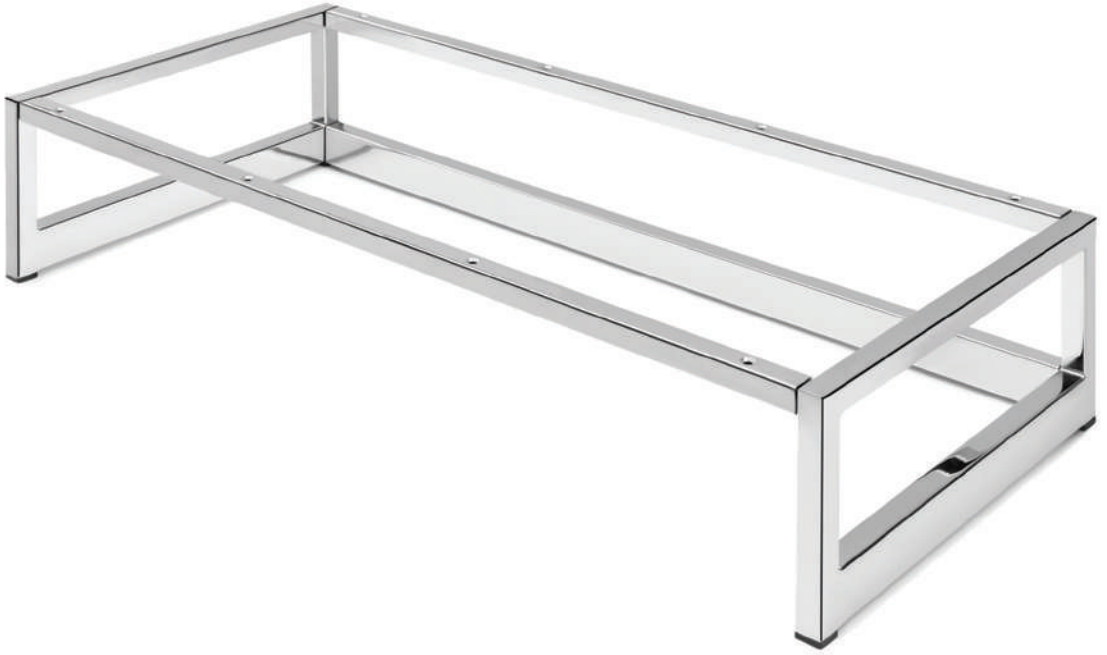

Bank İskeleti

Bench Frame

1200x380x80 mm

800x380x80 mm

550x380x80 mm

Kaplama (Krom)/

Coated (Chrome)