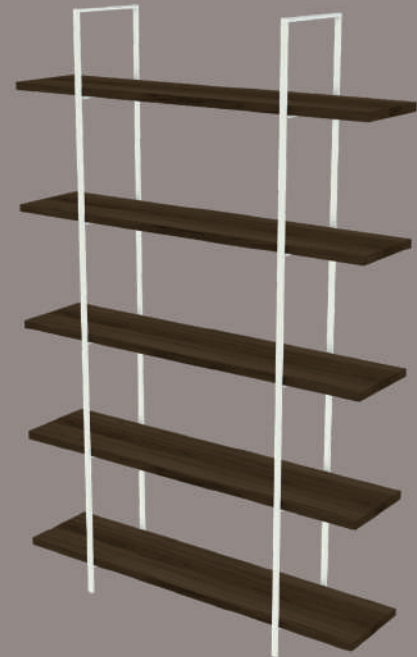

AKS-0220

1200x280x1820 mm

Boyalı (Beyaz)/

Powder Coated (White)